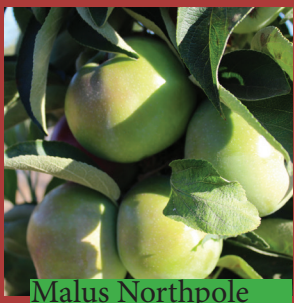

Malus Honeycrisp #7

BOUNTIFUL FARMS APPLE TREES

Fruit trees are such a versatile plant selection for the landscape. They produce beautiful, fragrant blooms in the spring followed up with delicious, fresh fruit in the fall. At Bountiful Farms, we offer several varieties of apple trees in espalier or traditional tree form. Espalier trees are a perfect choice for growing fruit in a smaller area or along a border. For those with a little more room, we offer traditional form trees in a #7.

Malus Braeburn

Malus Fuji

Malus Gala

Malus Granny Smith

Malus Gravenstein

Malus Honeycrisp

Malus Liberty

Malus McIntosh

Malus Northpole

Malus Scarlet Sentinel

Malus Spartan

Malus Yel. Delicious