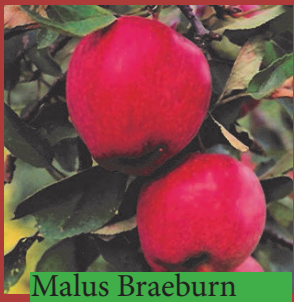

Malus Honeycrisp #7

BOUNTIFUL FARMS APPLE TREES

Fruit trees are such a versatile plant selection for the landscape. They produce beautiful, fragrant blooms in the spring followed up with delicious, fresh fruit in the fall. At Bountiful Farms, we offer several varieties of apple trees in espalier or traditional tree form. Espalier trees are a perfect choice for growing fruit in a smaller area or along a border. For those with a little more room, we offer traditional form trees in a #7.

Malus Braeburn

Malus Fuji

Malus Gala

Malus Granny Smith

Malus Gravenstein

Malus Honeycrisp

Malus Liberty

Malus McIntosh